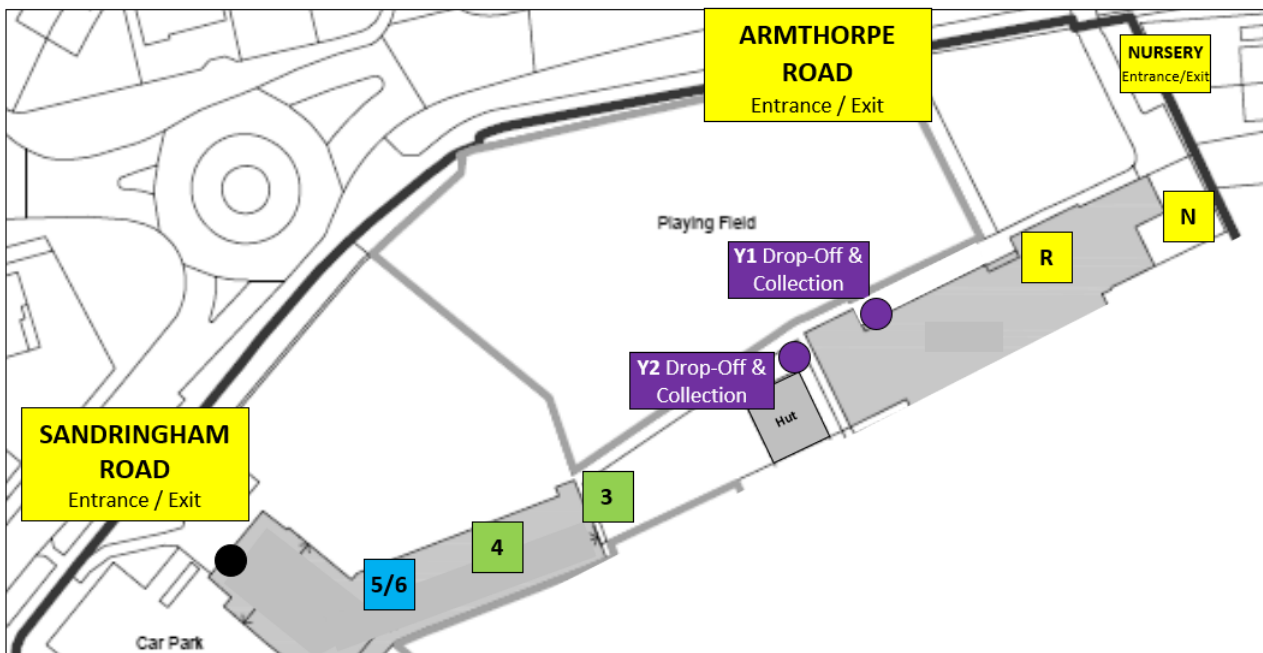

21 September 2023

Year 1 & Year 2
Change to drop off/collection points

Dear Parent/Carer,

From **Monday 25th September**, the drop off and collection points for Year 1 and 2 will change slightly.

Year 1 will come in and out of the door which they currently go home out of.

Year 2 will come in and out of their external classroom doors.

Yours sincerely,
Mr C Metcalfe
Principal